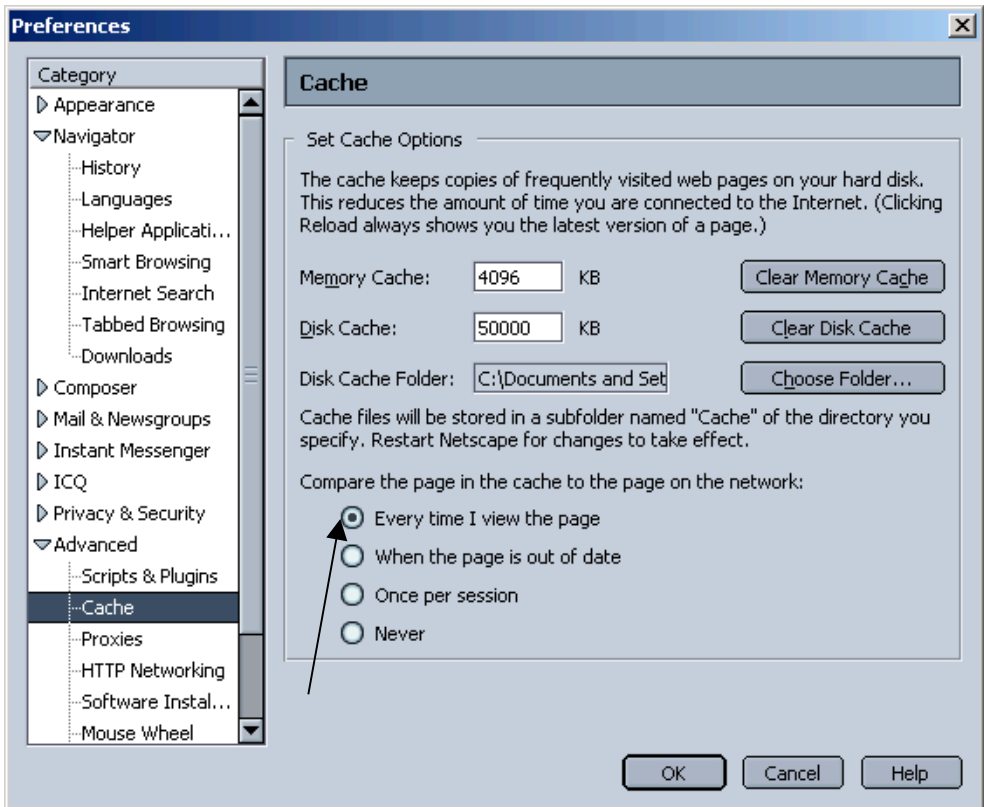

Settings for Netscape 7.x For WxScope Plug-in

1. In Netscape, go to the Edit menu, and click on the Preferences option.

2. Click on the triangle next to "Advanced".

3. Click on “Cache”.

4. Click on the “Every time I view the page” radio button.