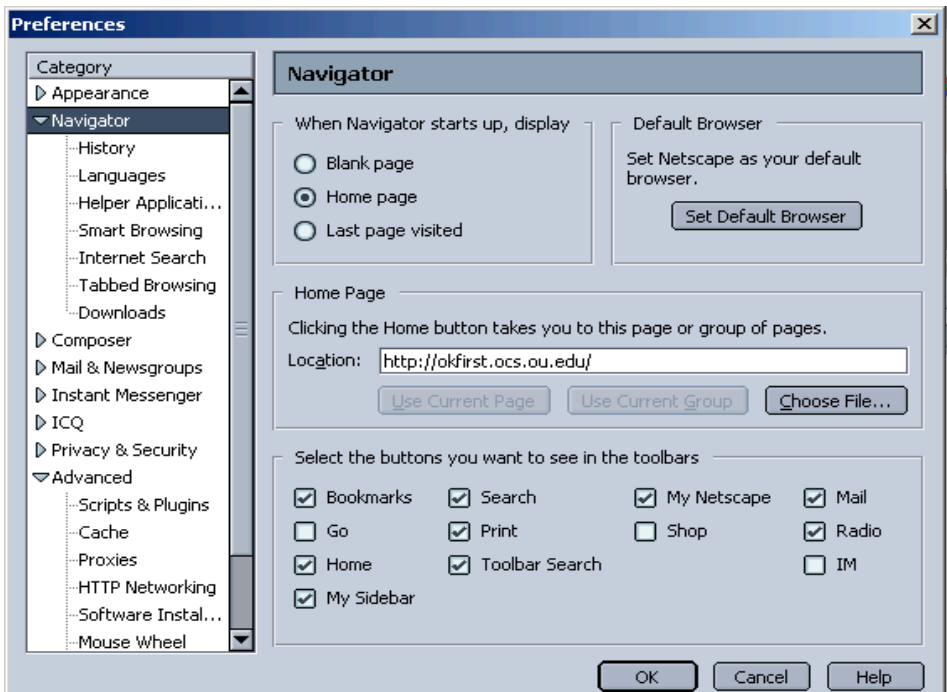

Settings for Netscape 7.x For WxScope Plug-in

1. In Netscape, go to the Edit menu, and click on the Preferences option.

2. Click on the triangle next to "Advanced".

3. Click on “Cache”.

4. Click on the “Every time I view the page” radio button.